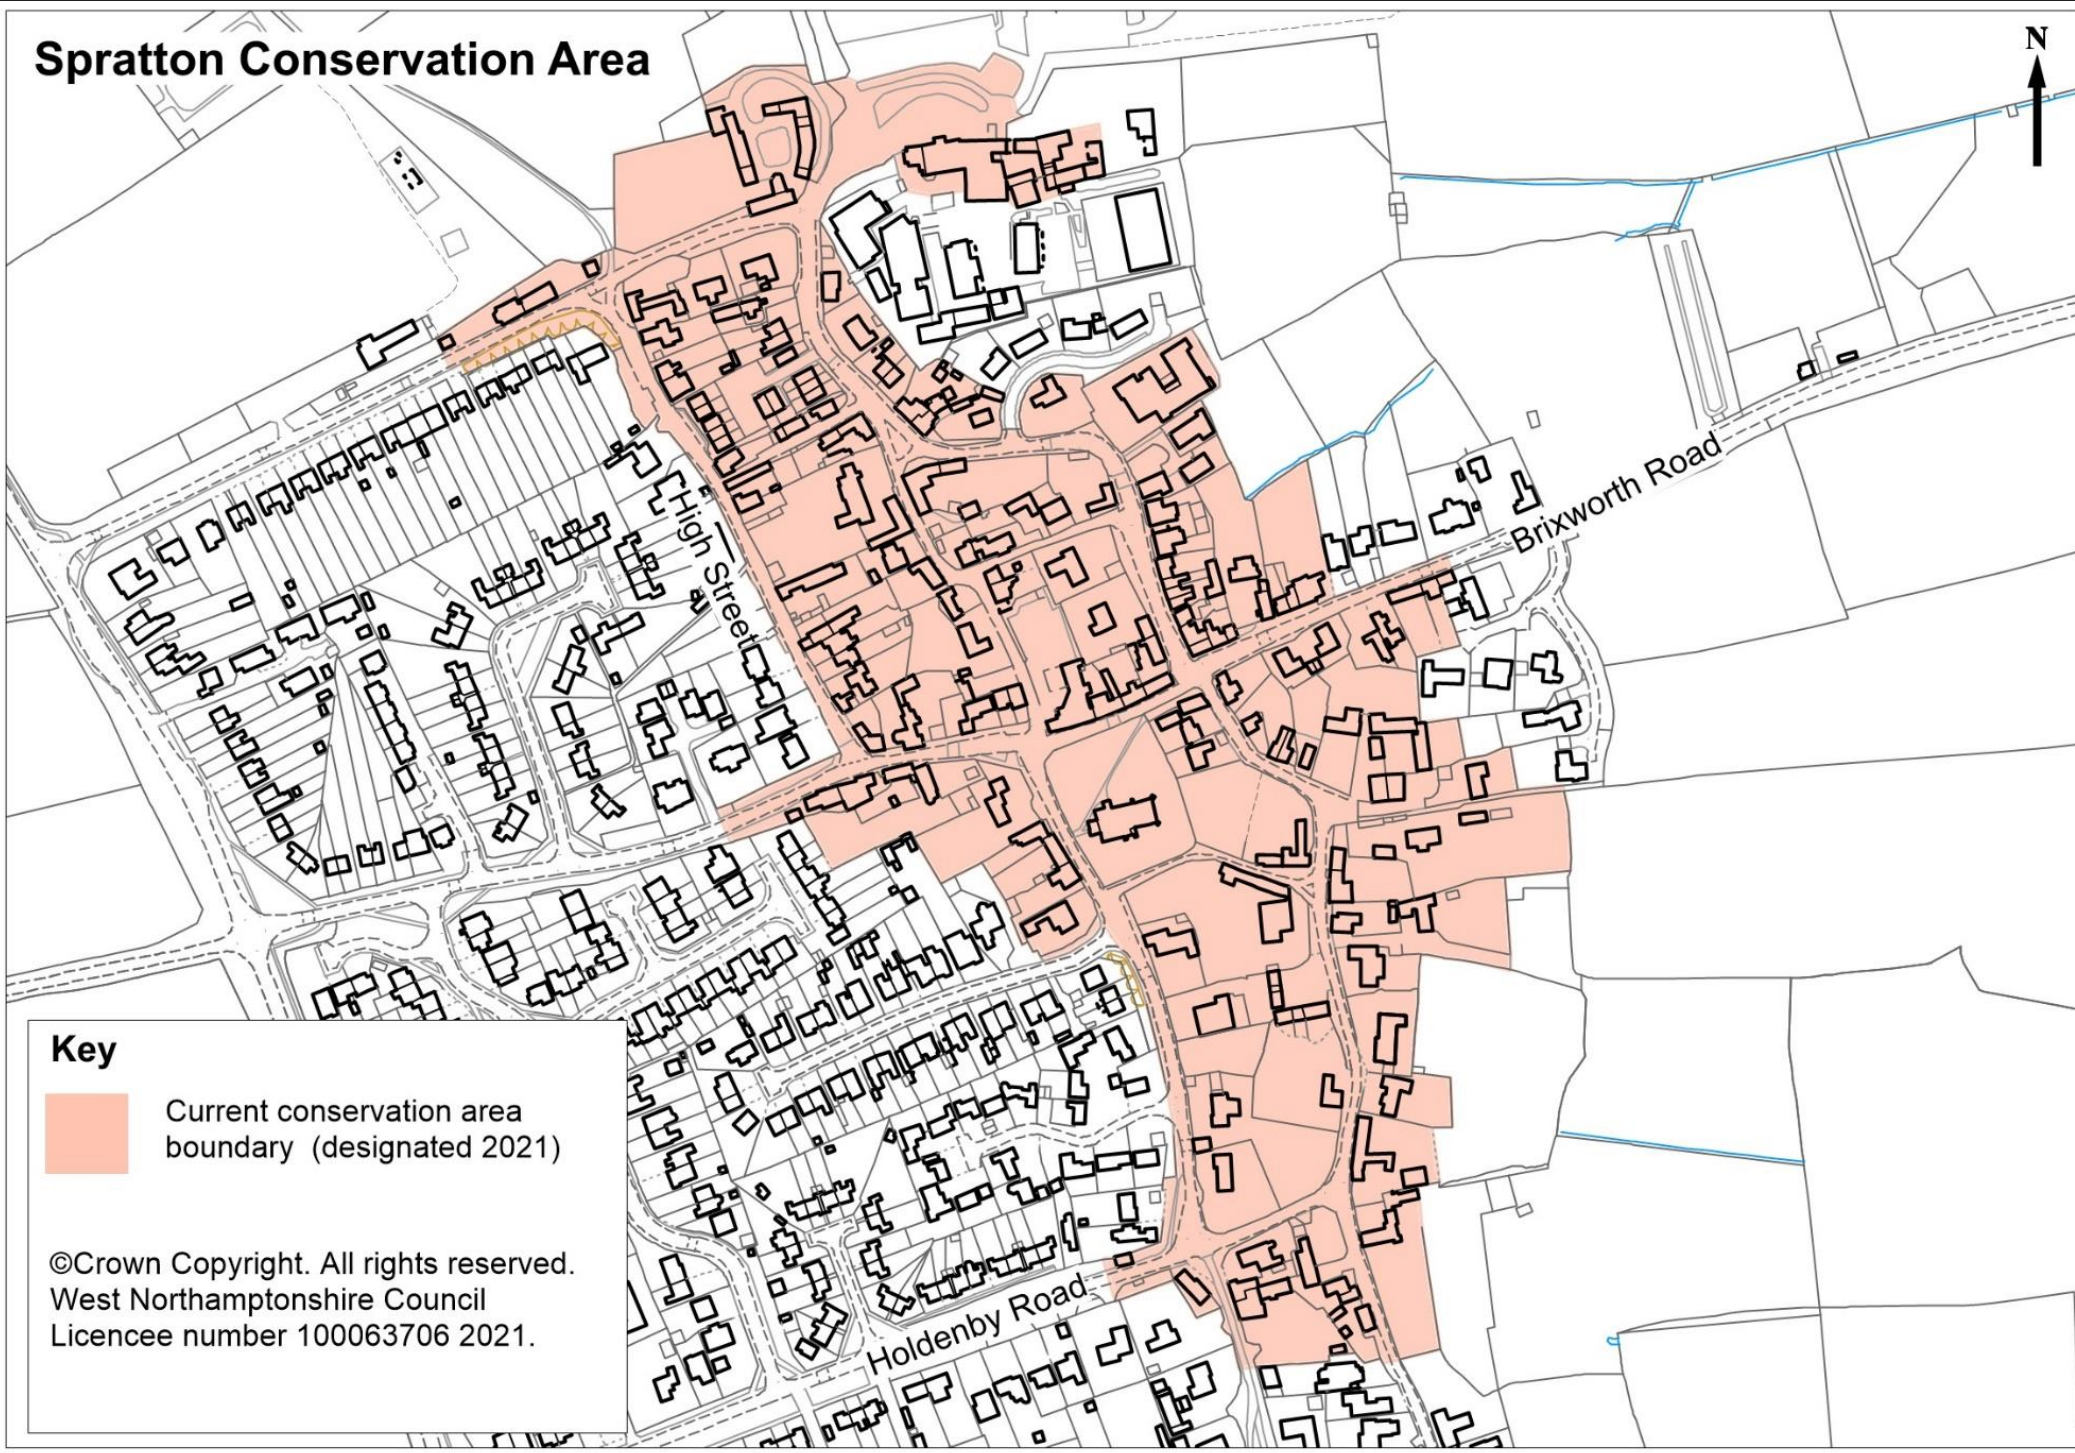

# Spratton Conservation Area

## Key

 Current conservation area boundary (designated 2021)

©Crown Copyright. All rights reserved.  
West Northamptonshire Council  
Licencee number 100063706 2021.