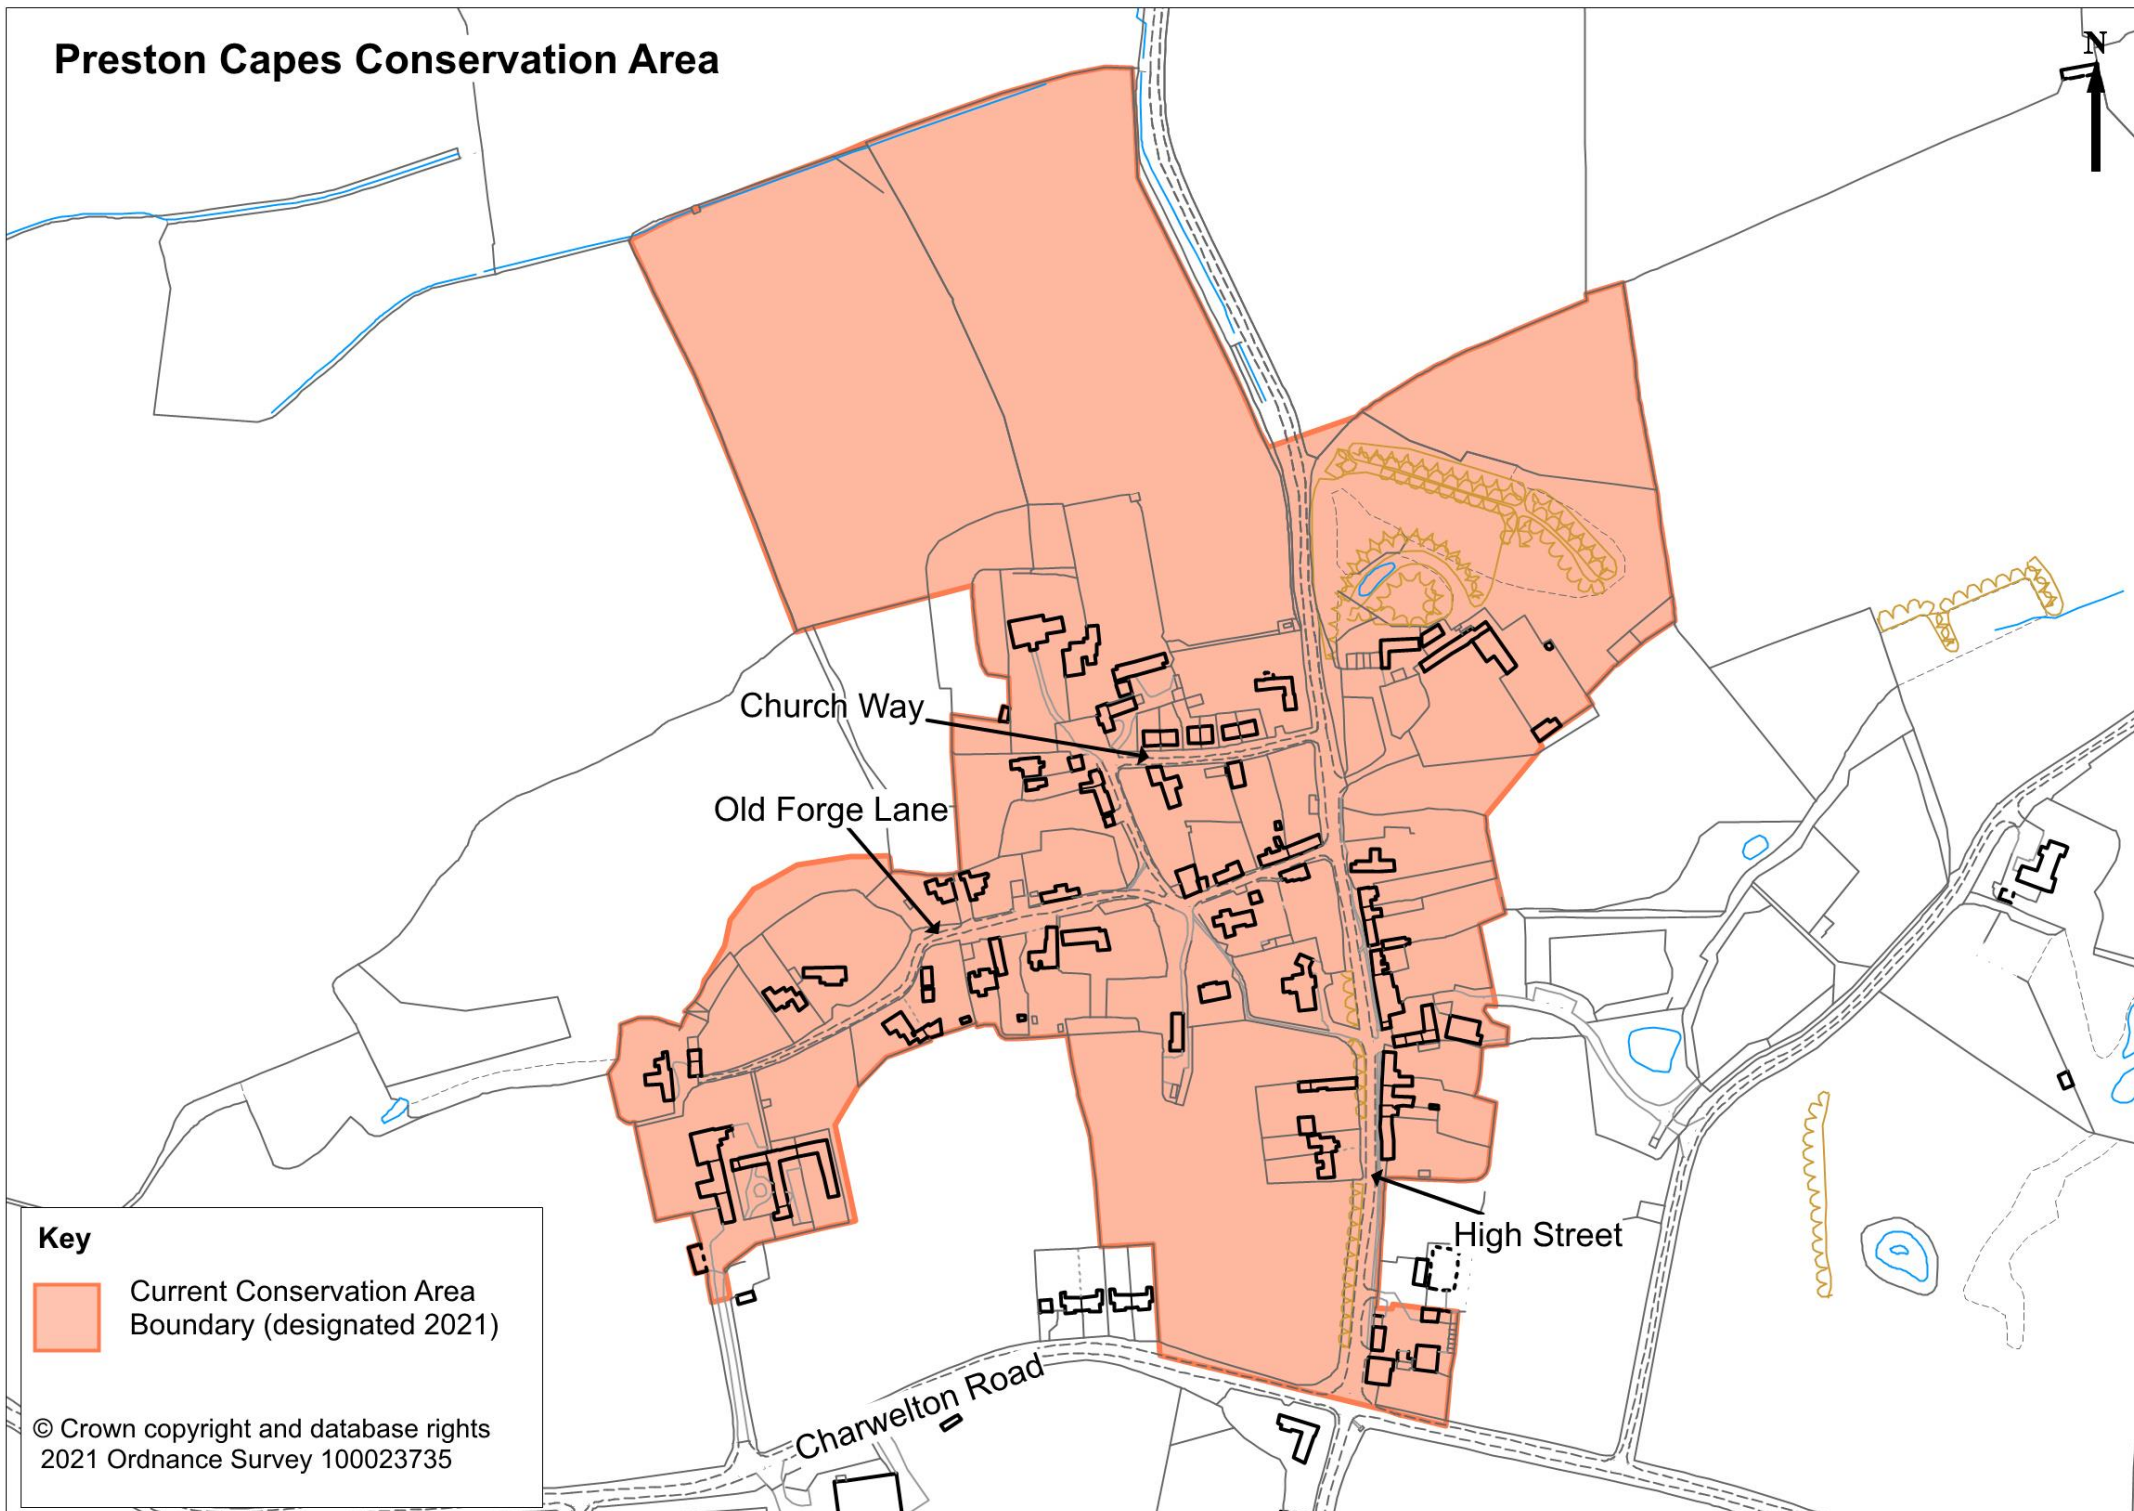

# Preston Capes Conservation Area

## Key

-  Current Conservation Area Boundary (designated 2021)

© Crown copyright and database rights  
2021 Ordnance Survey 100023735