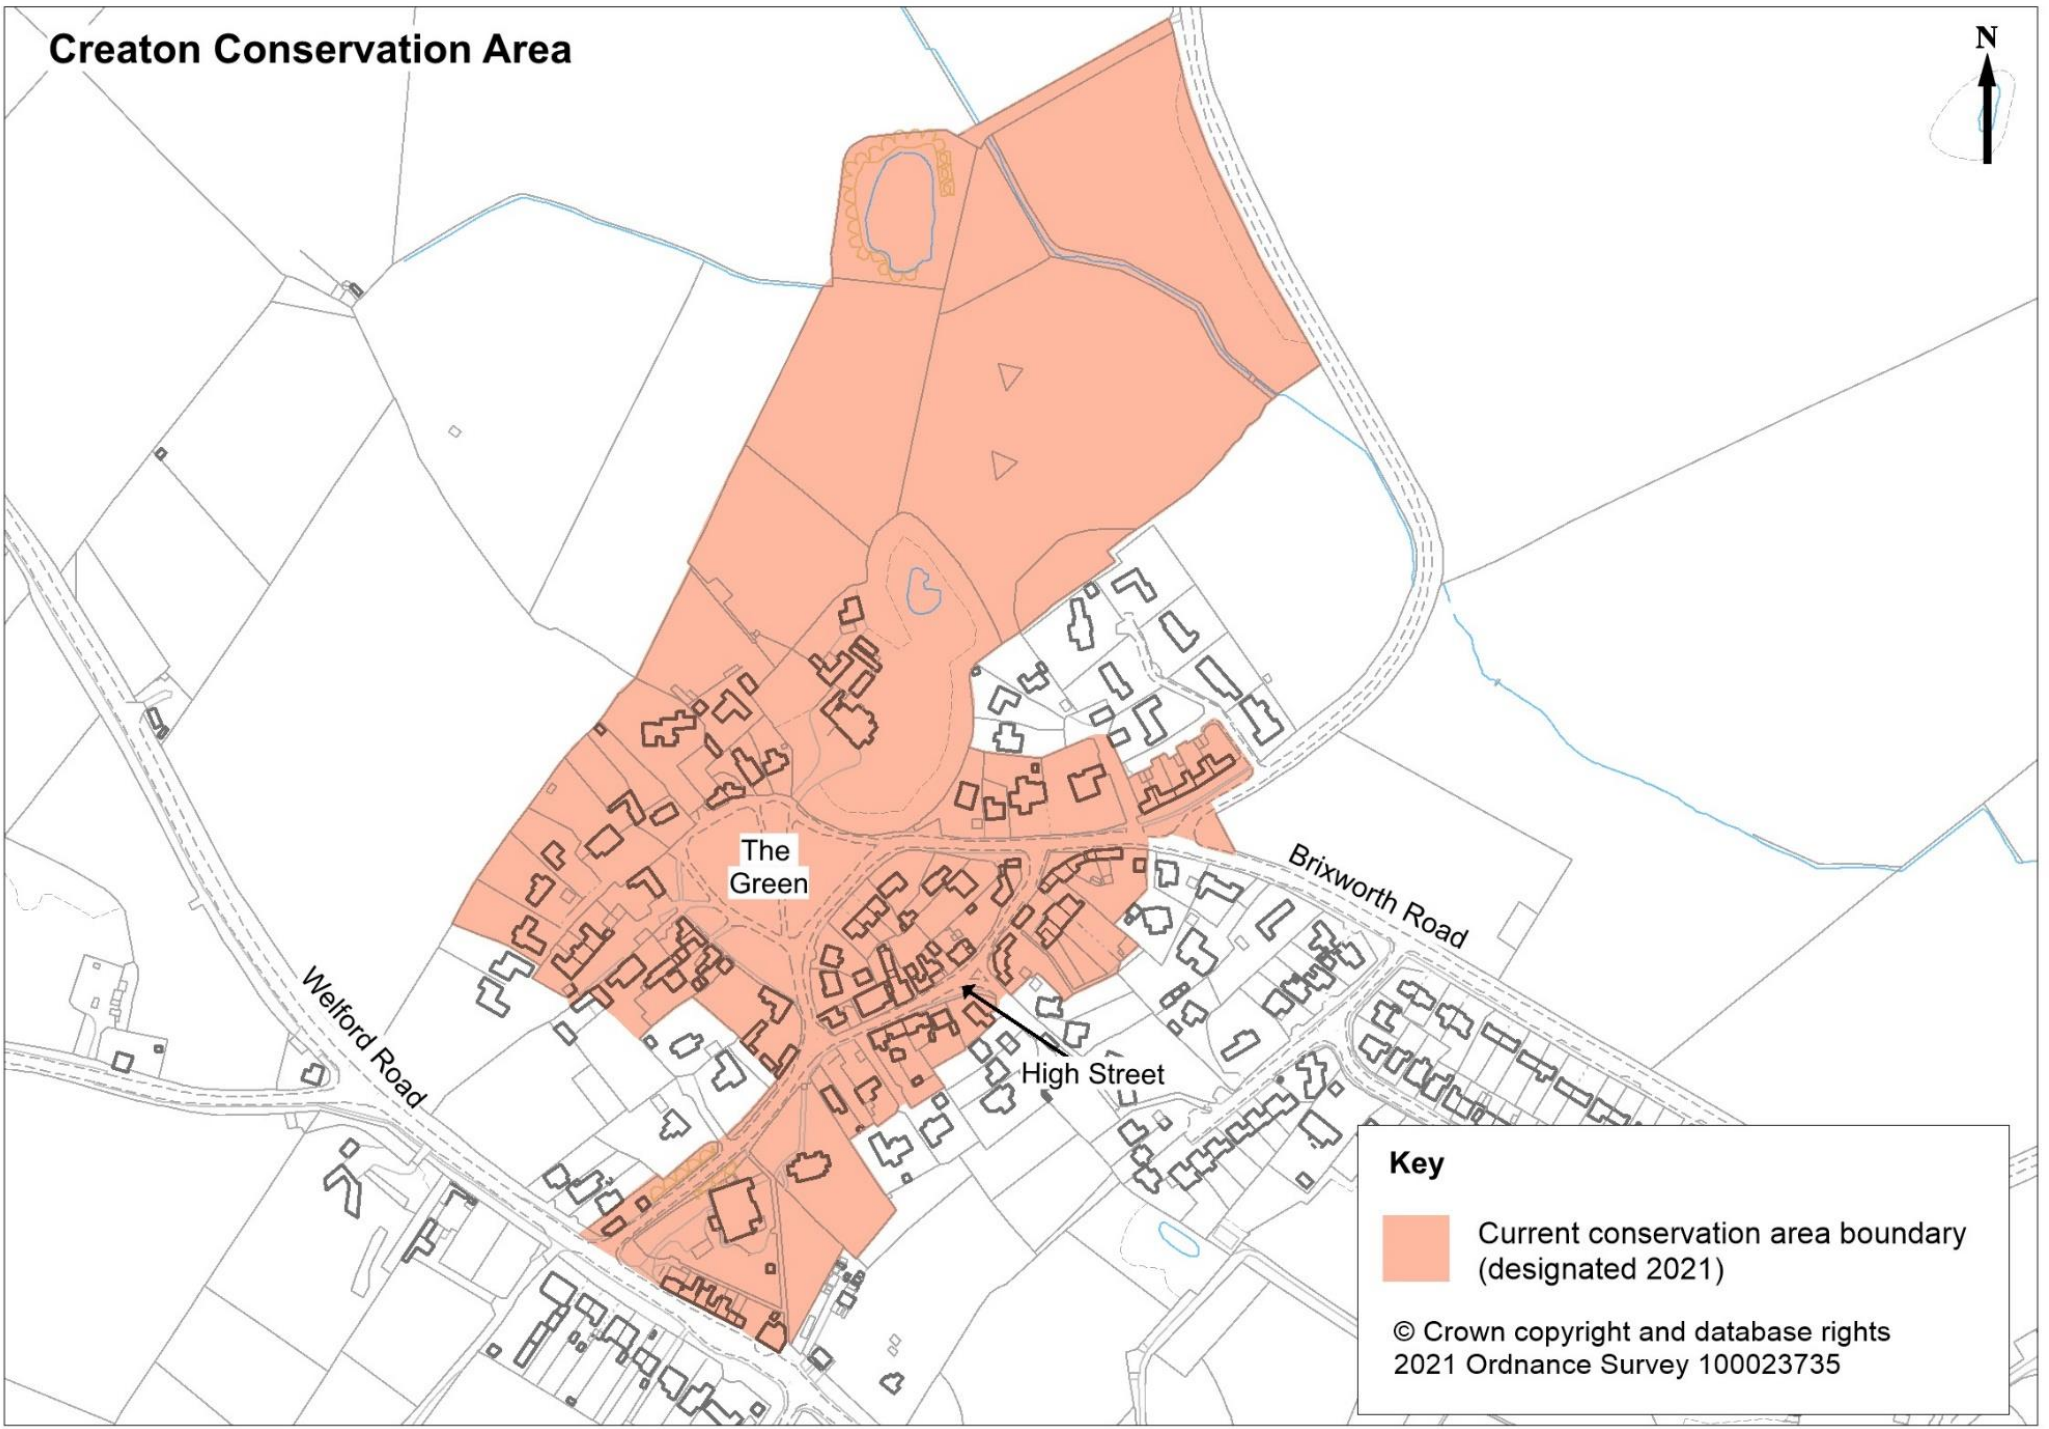

Creaton Conservation Area

Key

Current conservation area boundary (designated 2021)

© Crown copyright and database rights
2021 Ordnance Survey 100023735