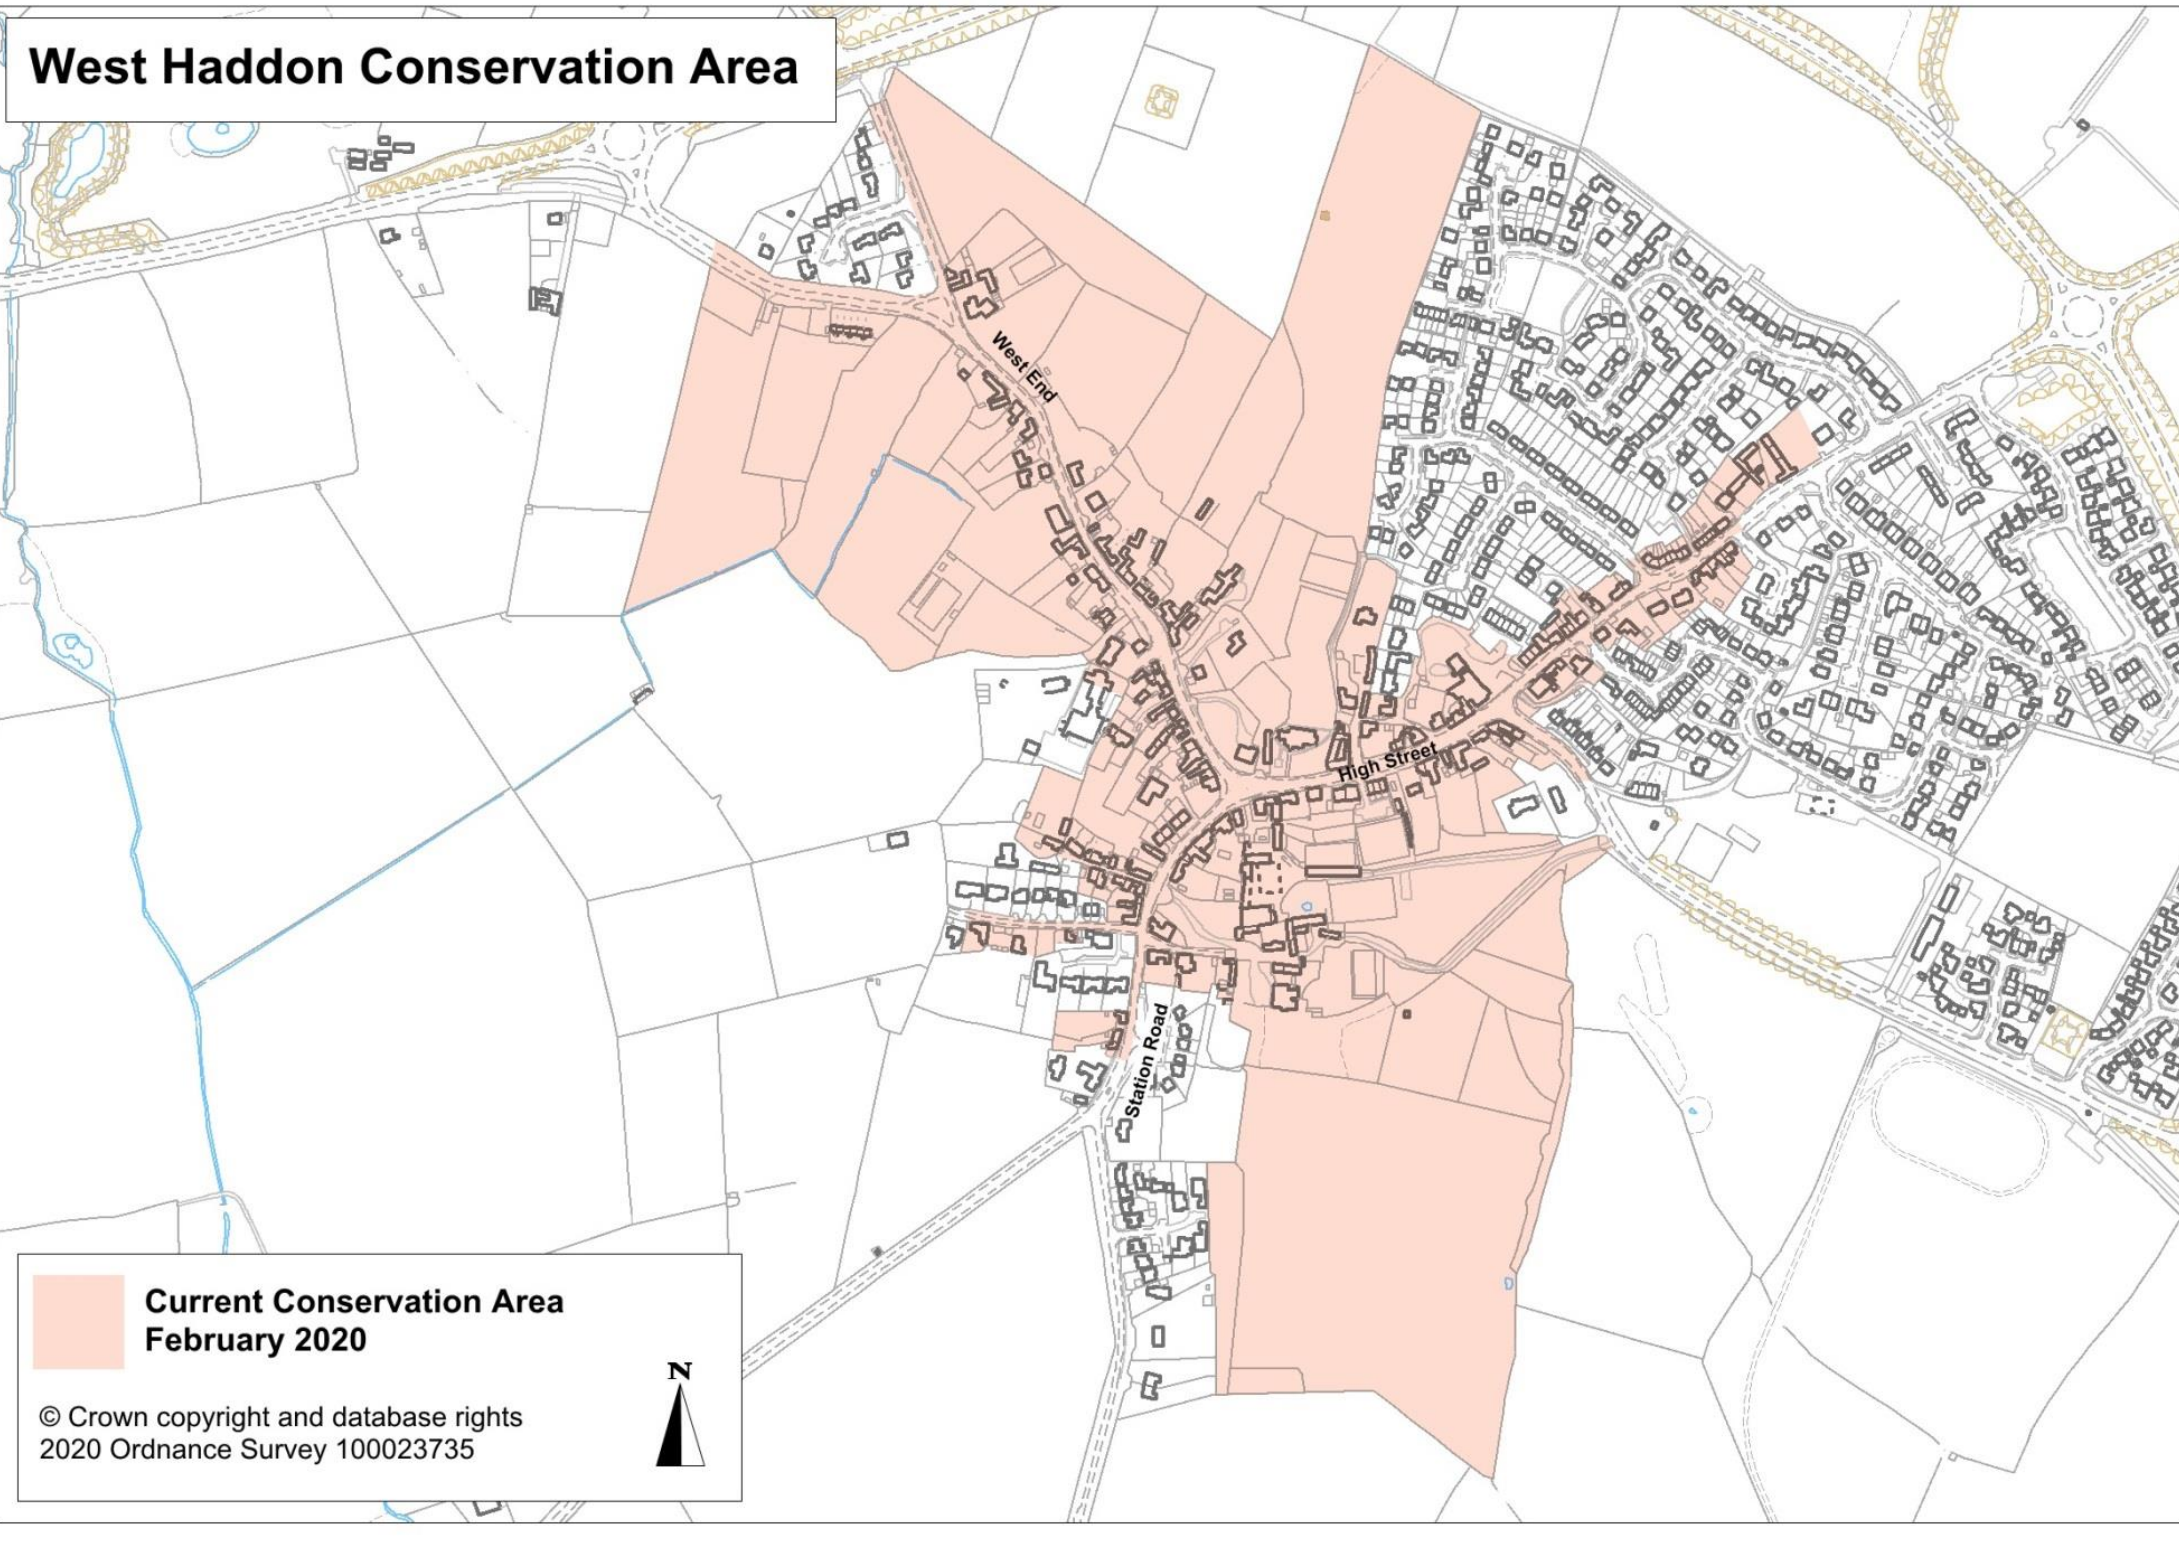

West Haddon Conservation Area

 **Current Conservation Area
February 2020**

© Crown copyright and database rights
2020 Ordnance Survey 100023735