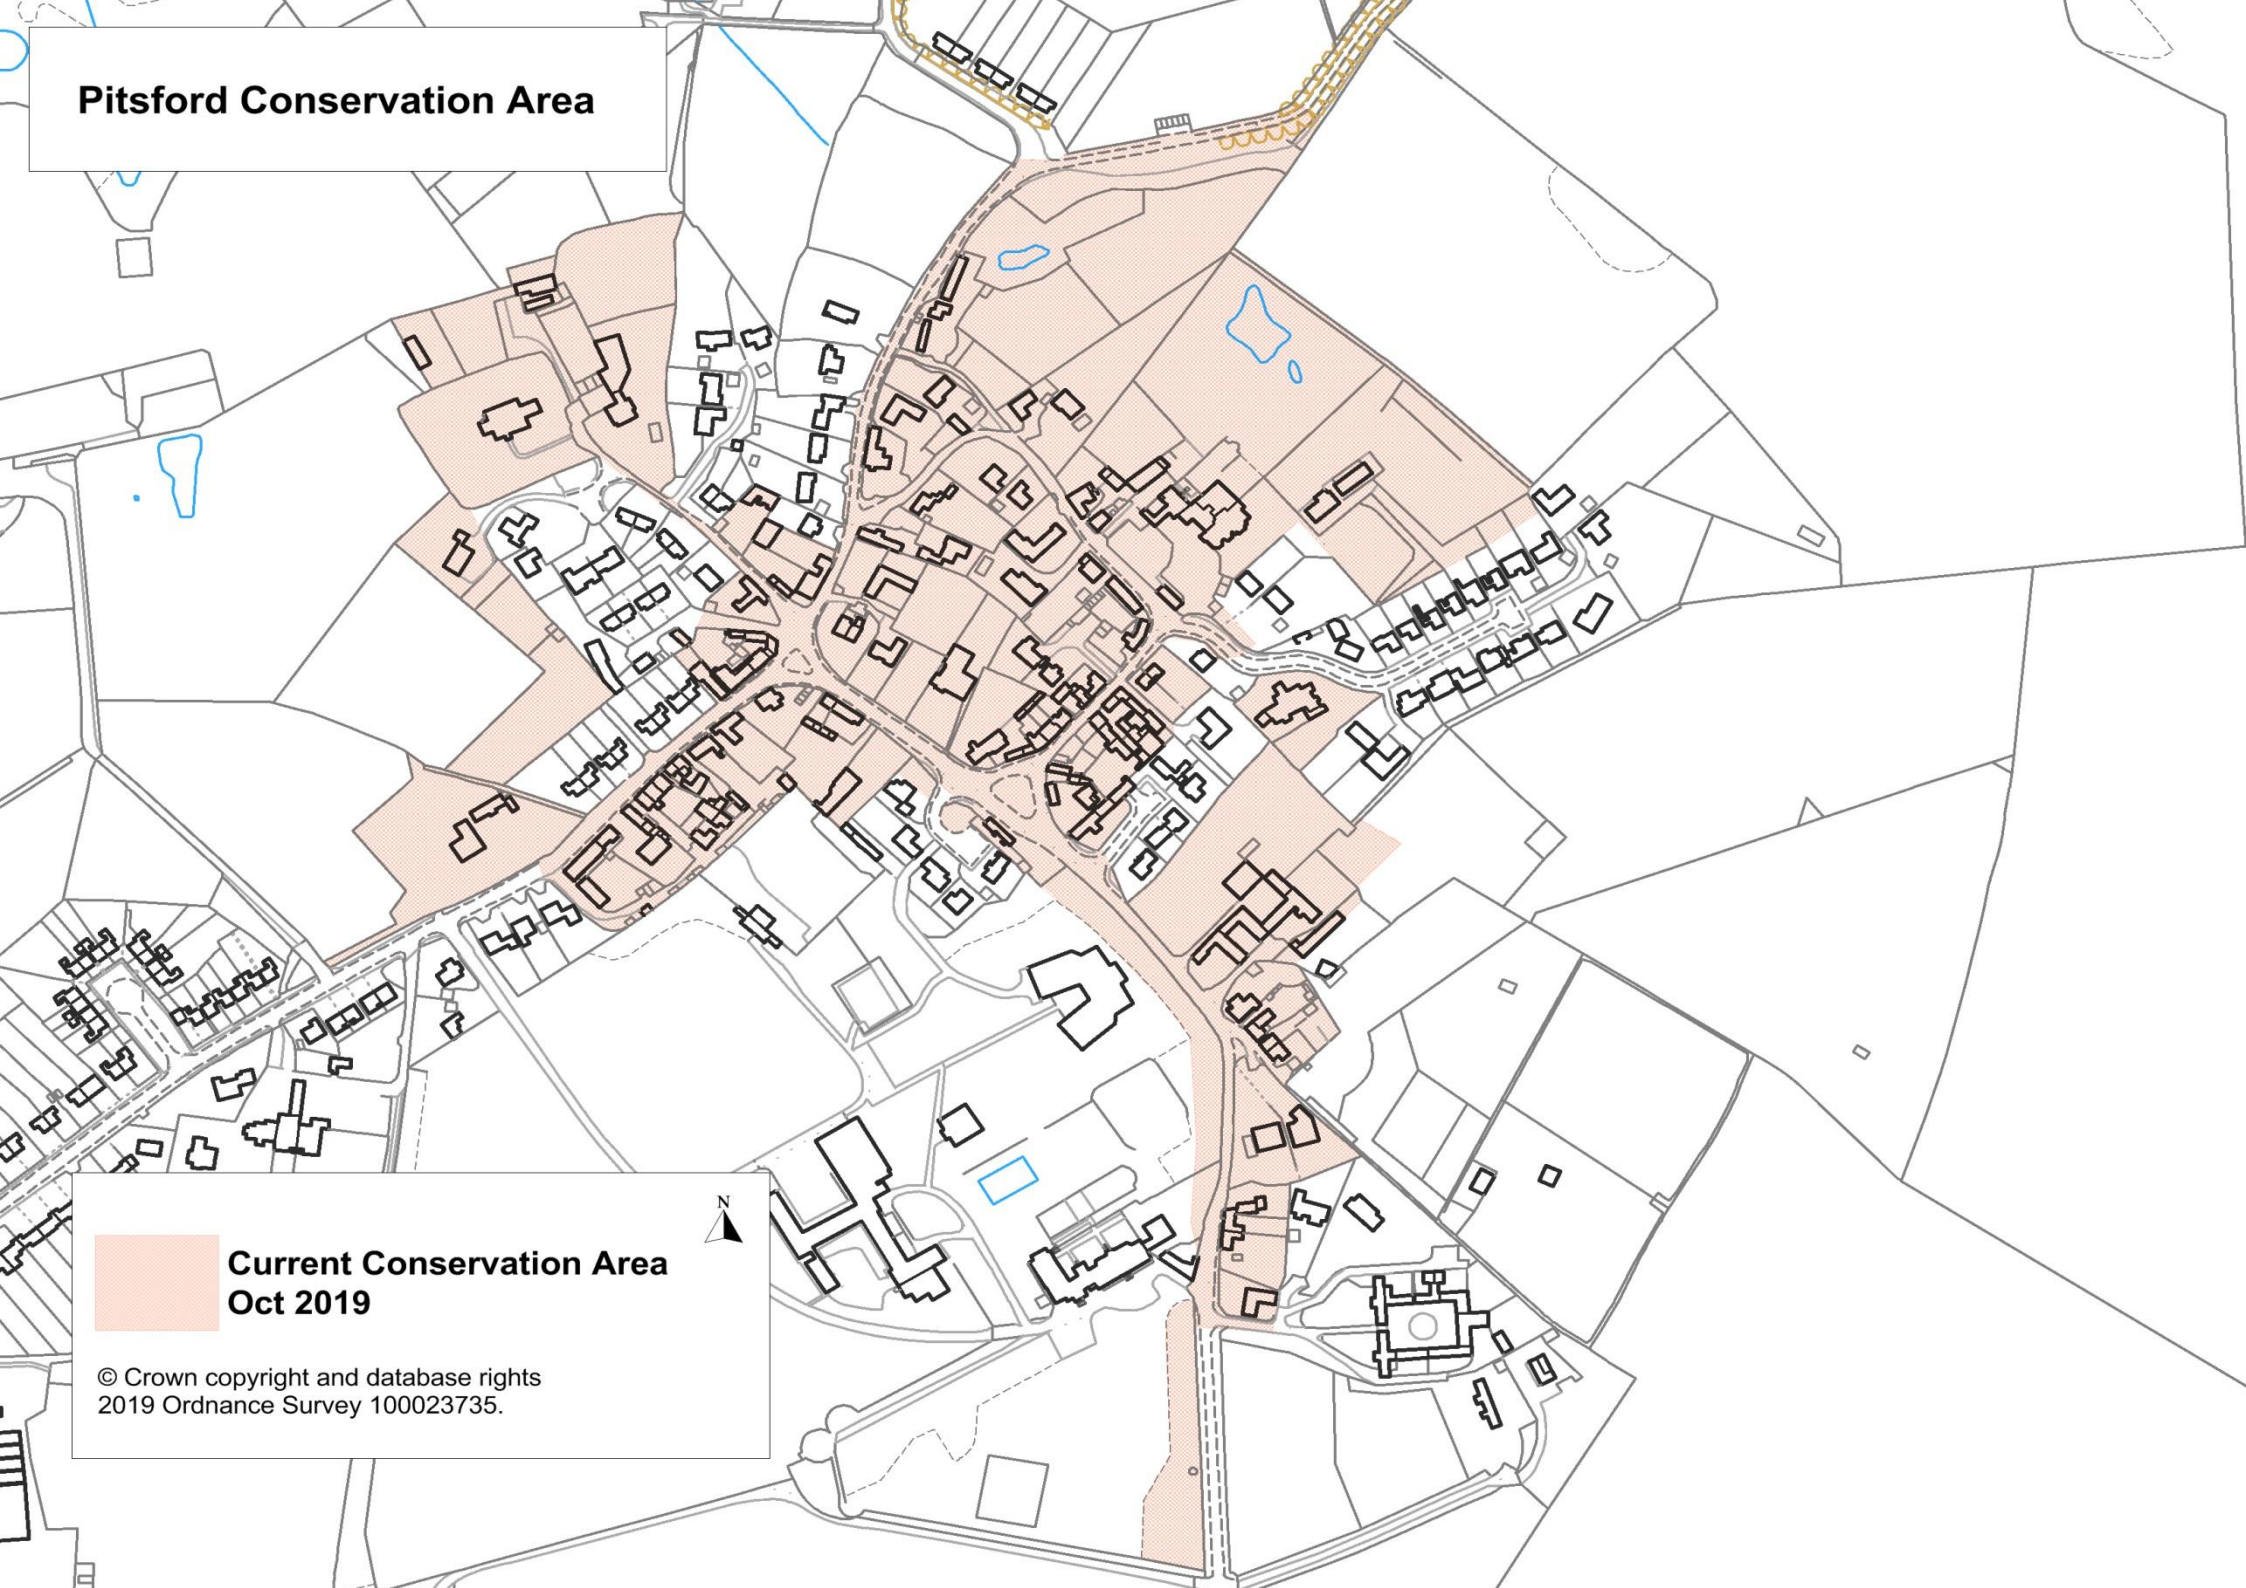

Pitsford Conservation Area

 **Current Conservation Area
Oct 2019**

© Crown copyright and database rights
2019 Ordnance Survey 100023735.