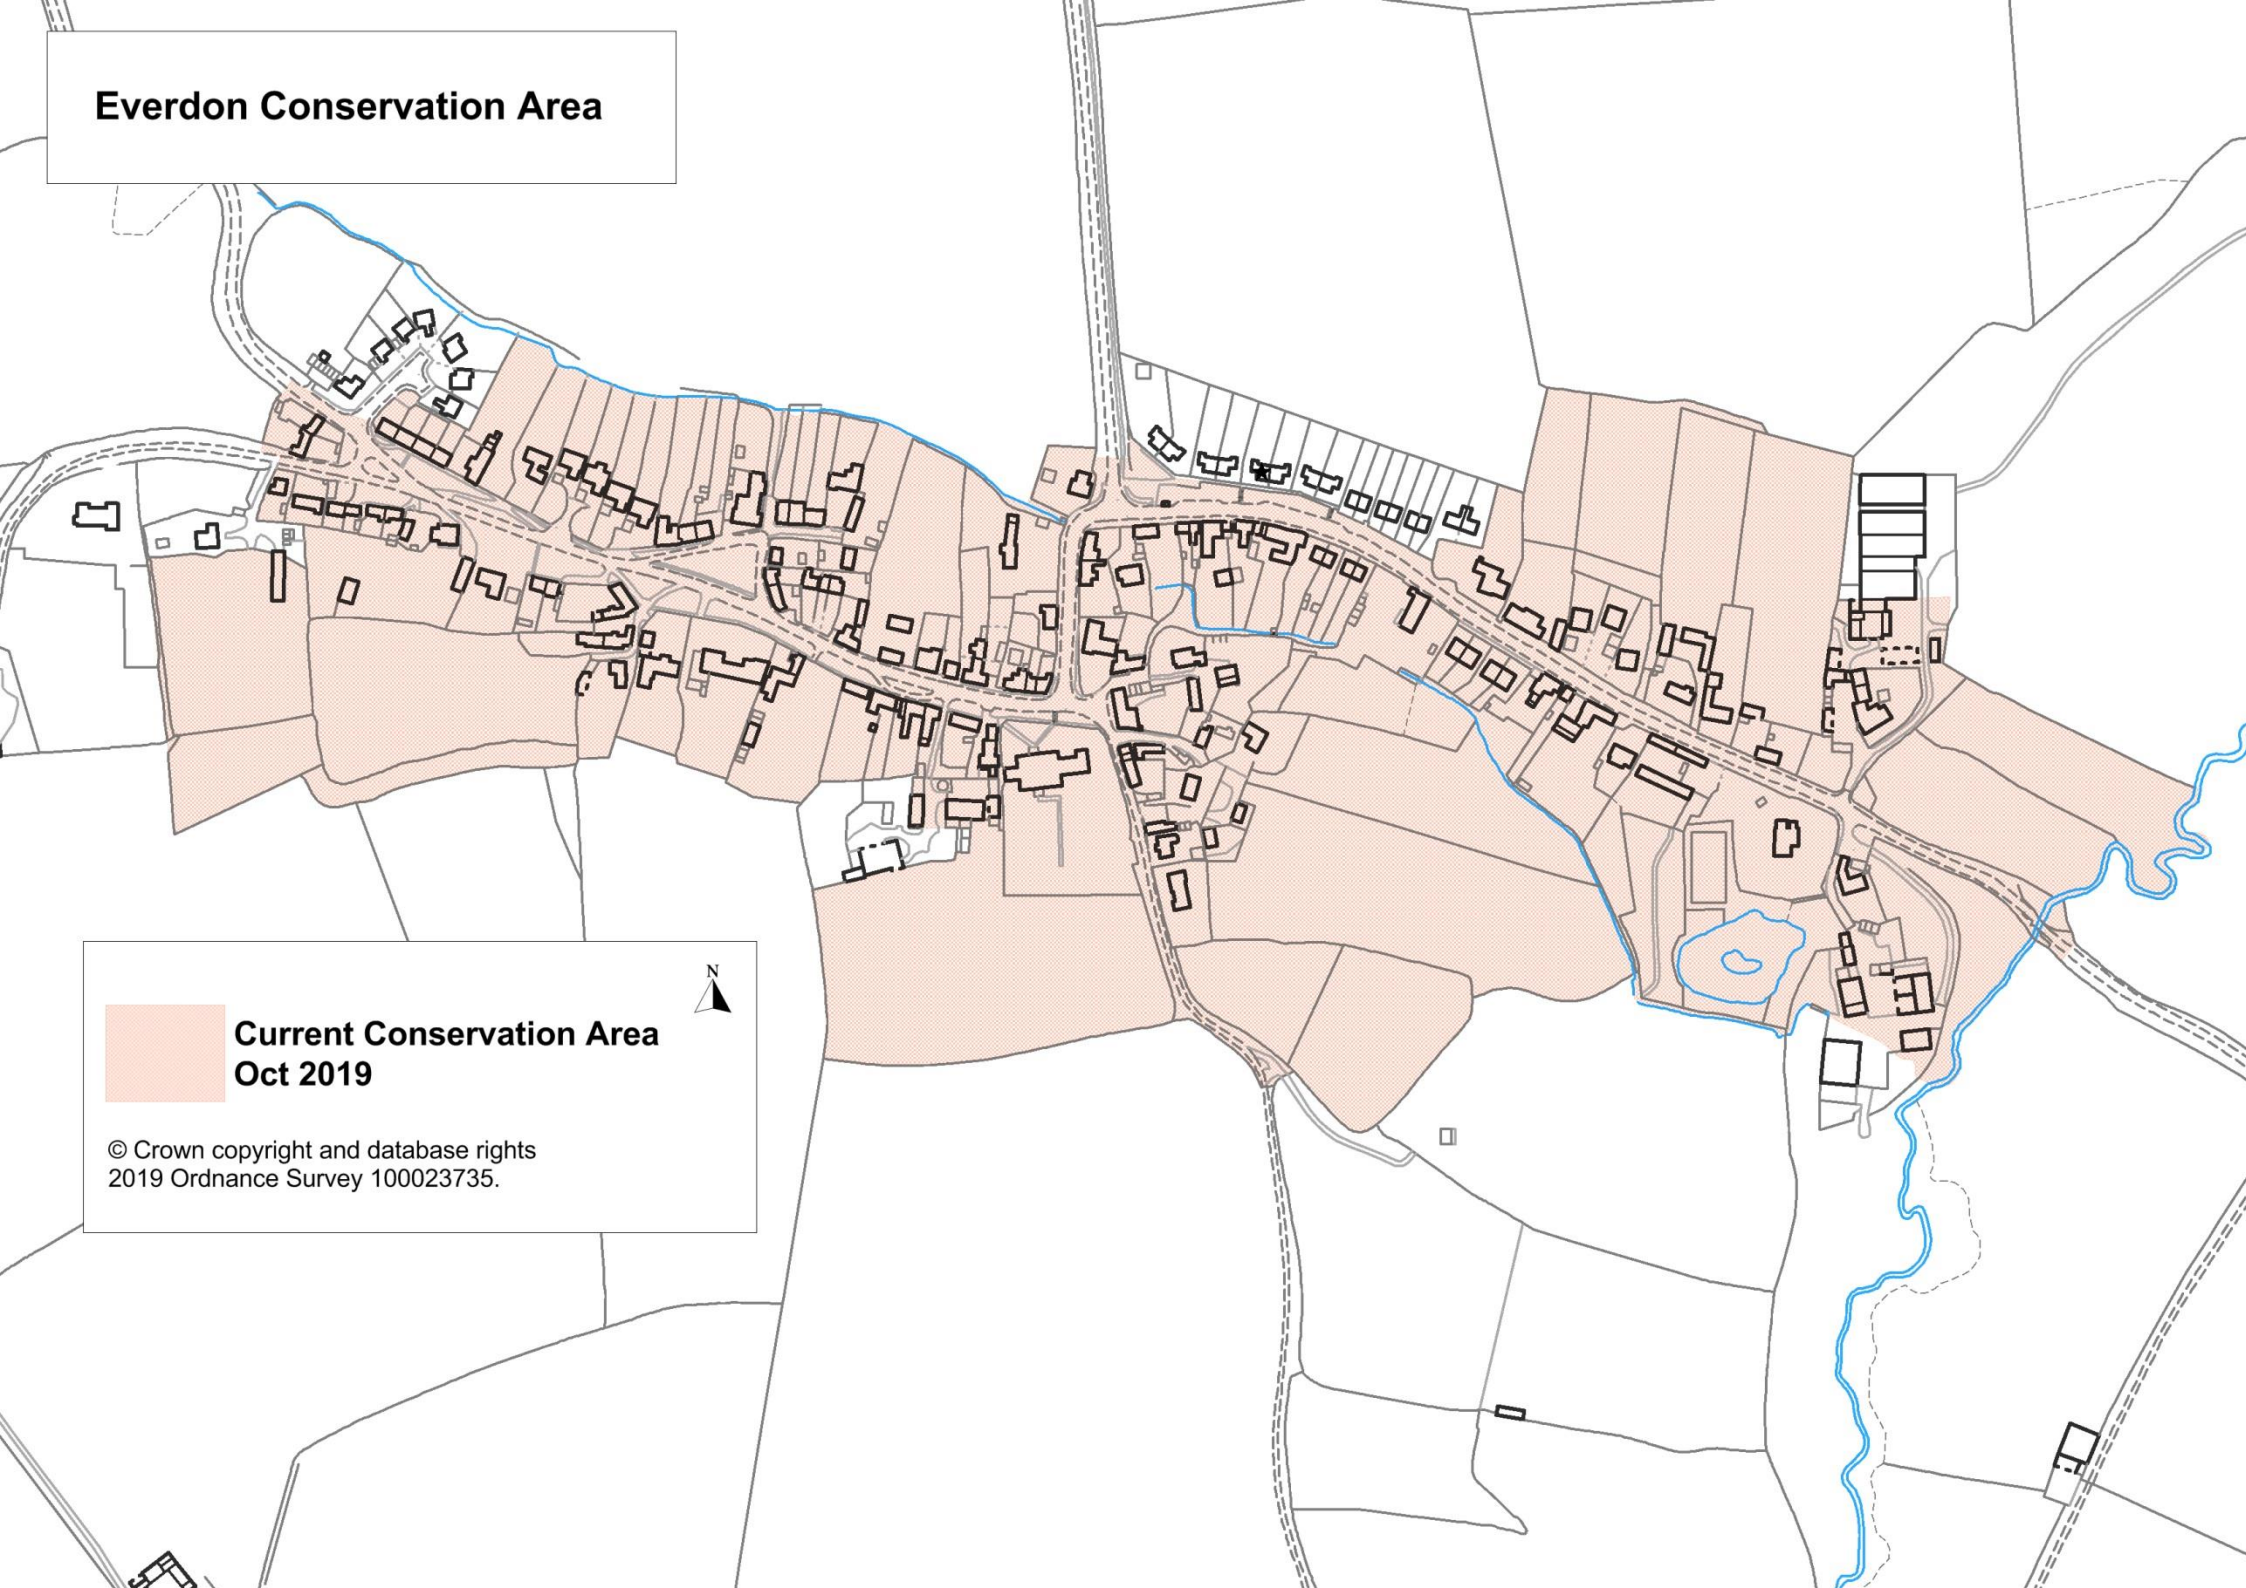

Everdon Conservation Area

 **Current Conservation Area
Oct 2019**

© Crown copyright and database rights
2019 Ordnance Survey 100023735.