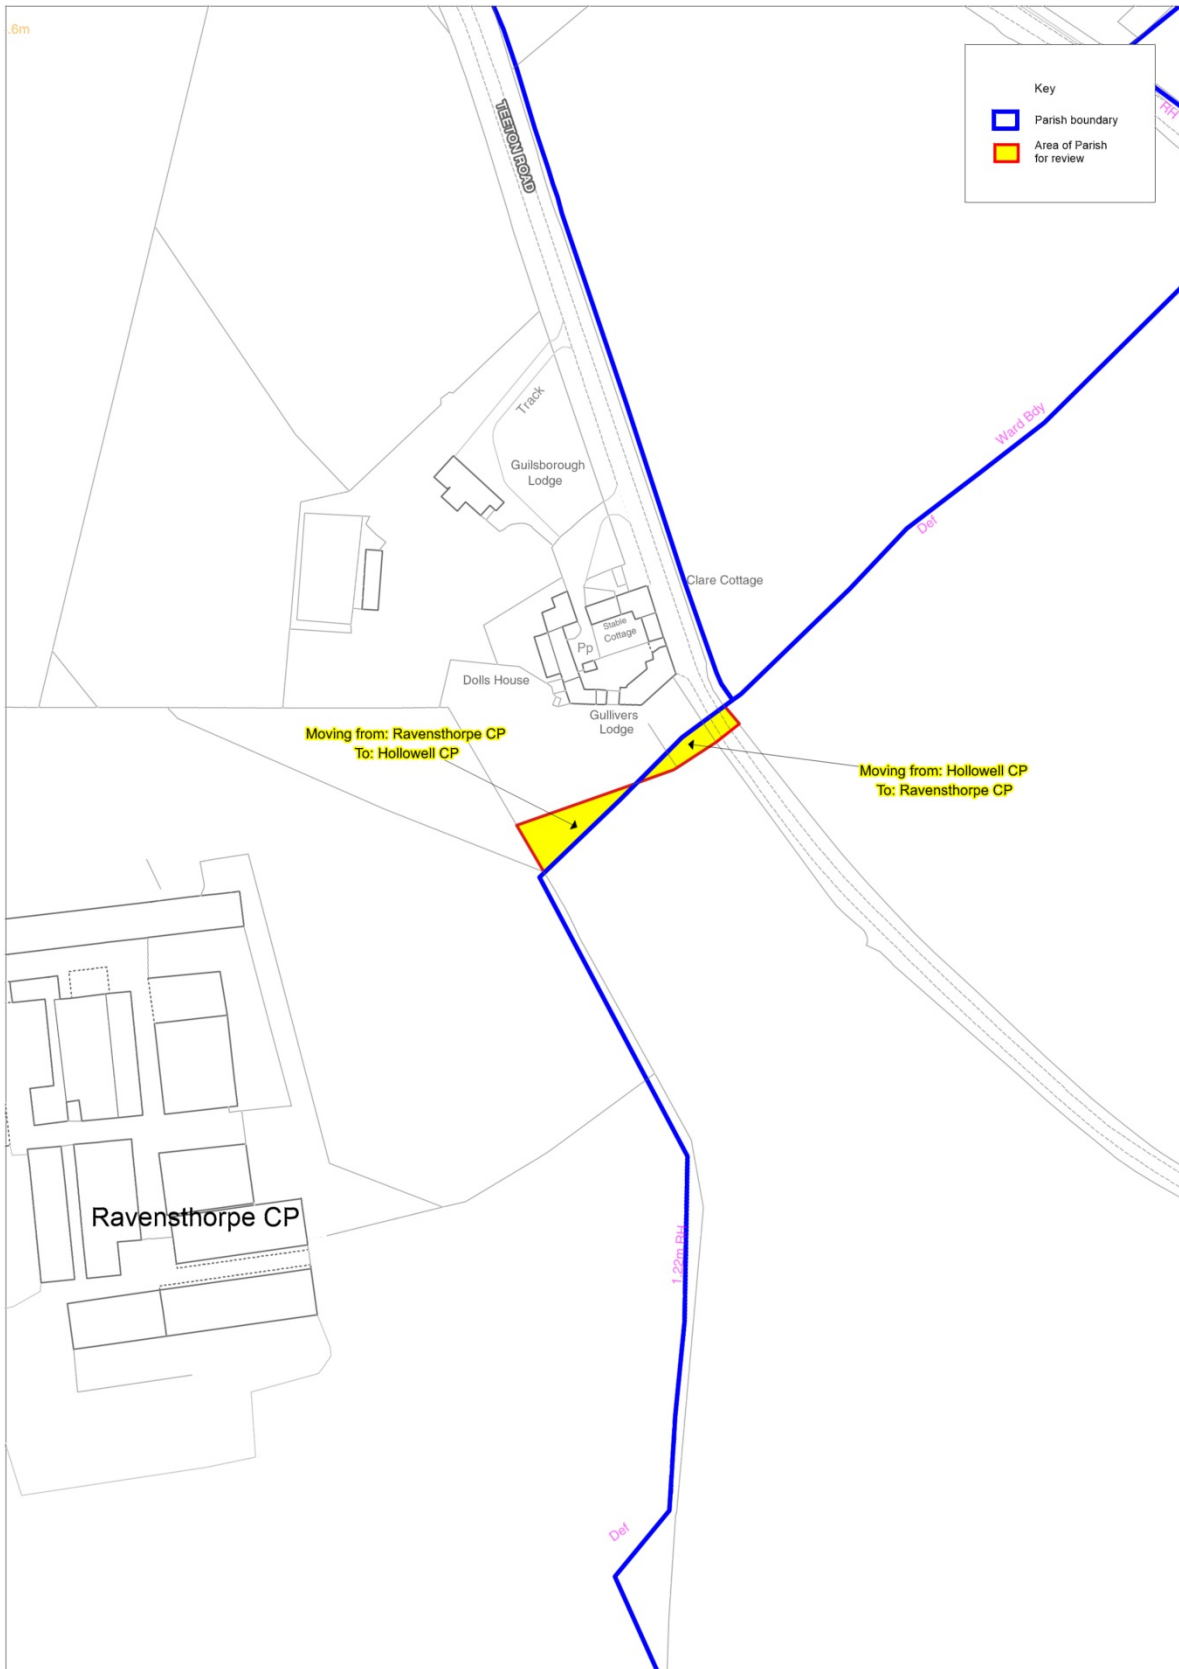

# Community Governance Review: Hollowell & Teeton recommendation maps

## MAP A:

Showing the recommendation to alter the boundary between Hollowell Parish and Ravensthorpe Parish at Gulliver's Lodge.

**MAP B:**

Showing the recommendation to alter the boundary of Hollowell Parish and Guilsborough Parish across Hollowell Reservoir