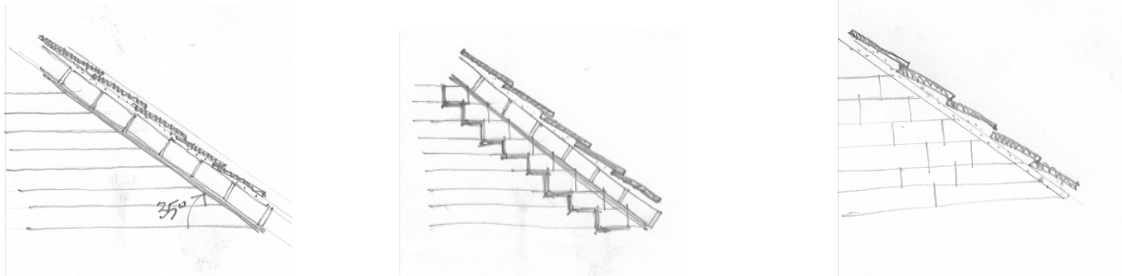

An example of a Victorian half dormer

Full dormer with Georgian style window using timber astragals in a slate main roof and lead apron detail

Typical panelled door with fanlight over and rendered feature lintel over

Traditional example of doorway with panelled door and porch roof

Classical door with simple canopy over

Typical casement window detail with brick soldier course flat arch over. Soldier course brick cill