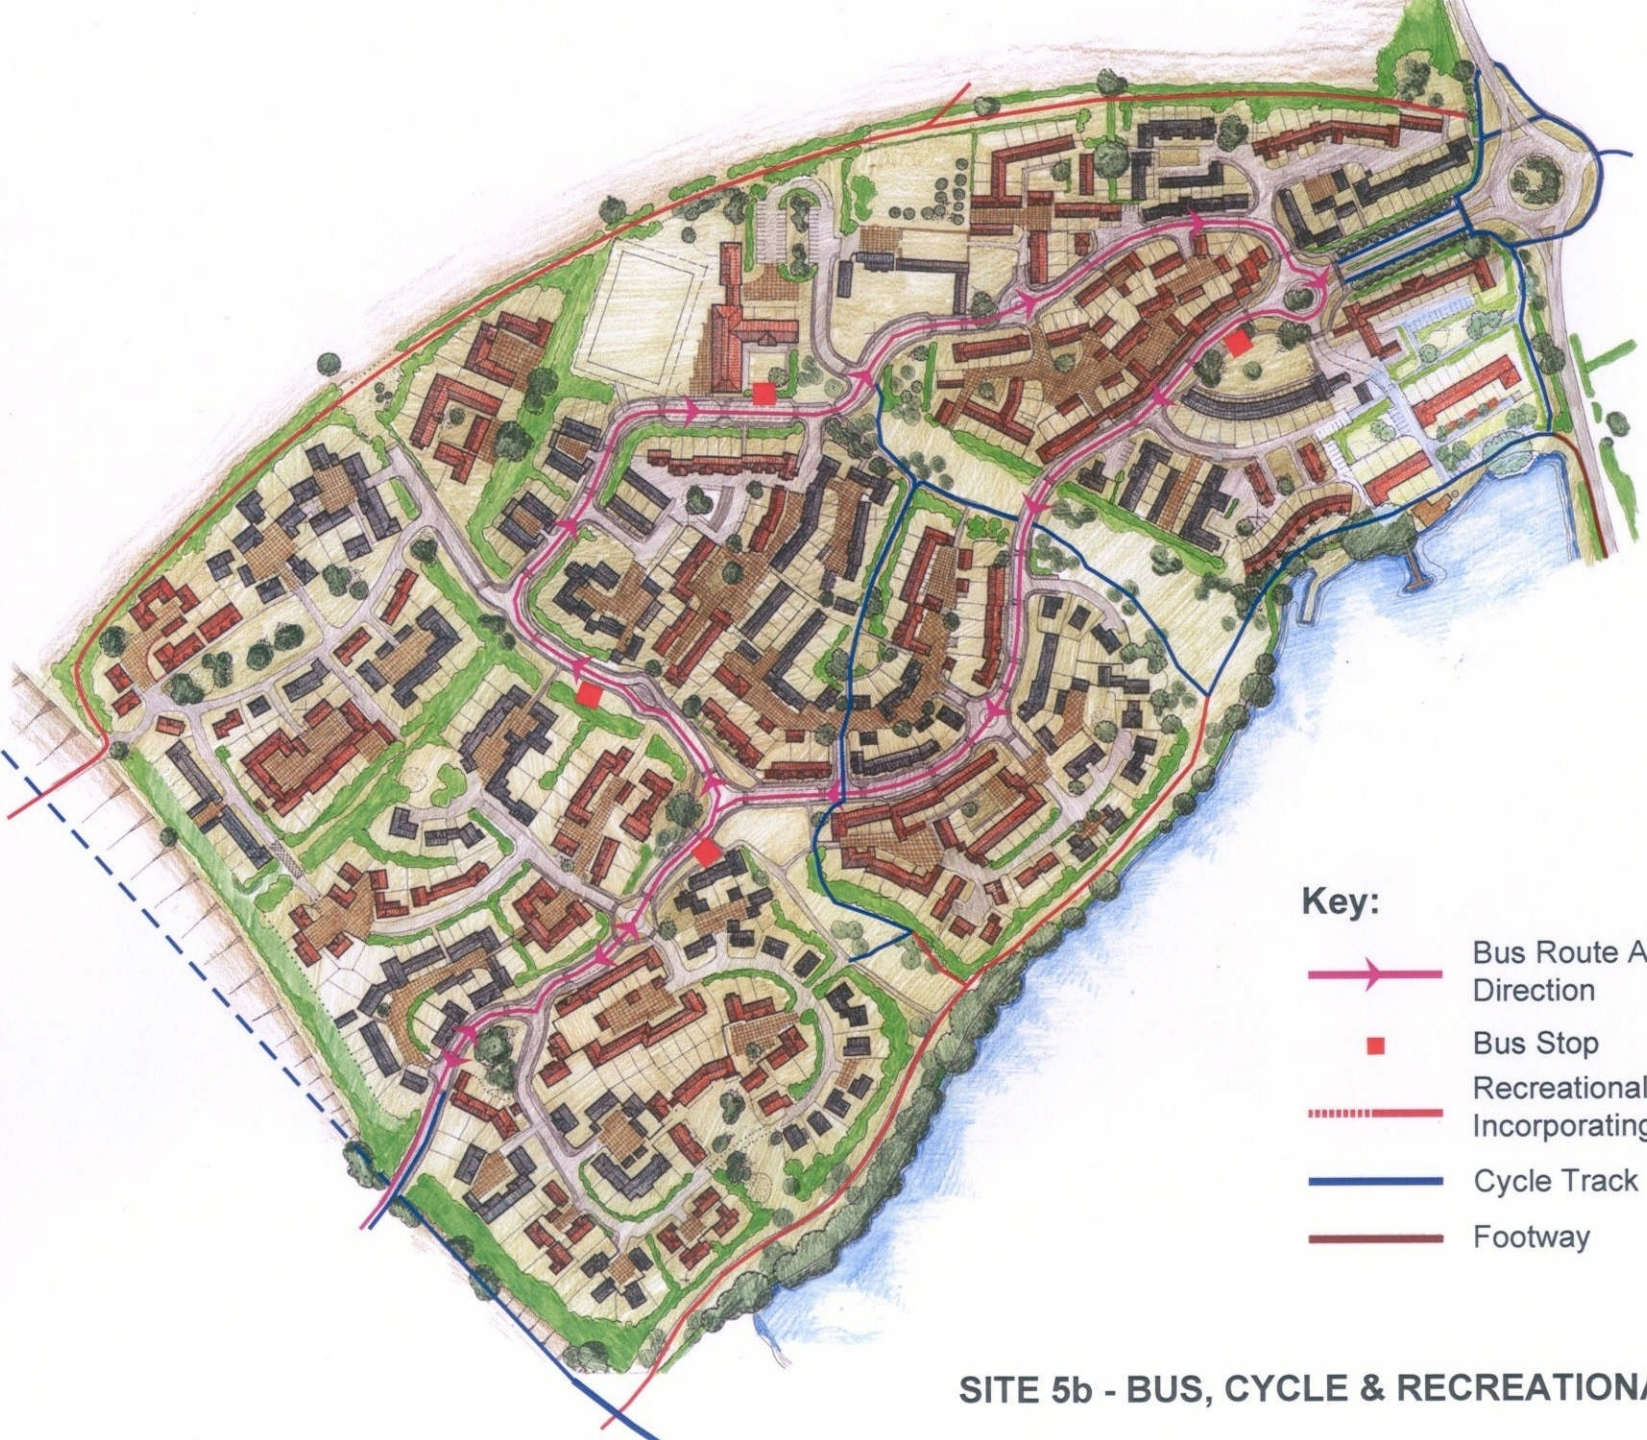

Proposed Future Cycle Link to Braunston

Key:

-  Bus Route And Direction
-  Bus Stop
-  Recreational Track Incorporating Bridleway
-  Cycle Track
-  Footway

SITE 5b - BUS, CYCLE & RECREATIONAL LINKS